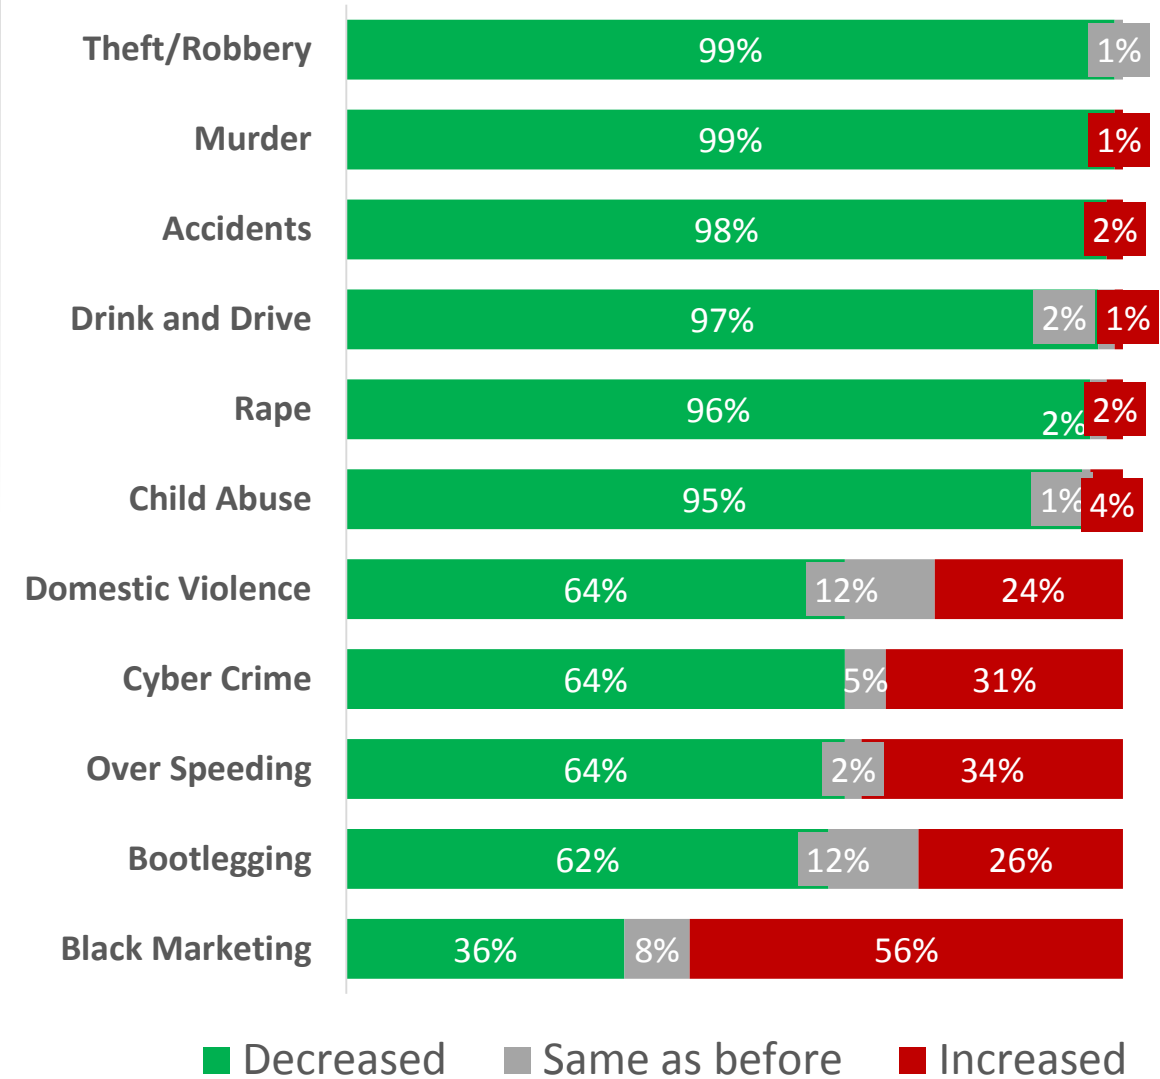

## DID YOU KNOW?

Crime rate has gone down due to Lockdown

**56%** Policemen are unable to go home daily due to COVID-19 crisis.

**48%** Policemen said that their workspace and accommodation are not being sanitized regularly.

## Status of Crime Rate During Lockdown

Suggested actions for Lockdown Violators

Enroll them to assist police/medical professionals to serve during the crisis, **39%**

Facilities Provided during Lock Down

## Areas of concern faced by Police