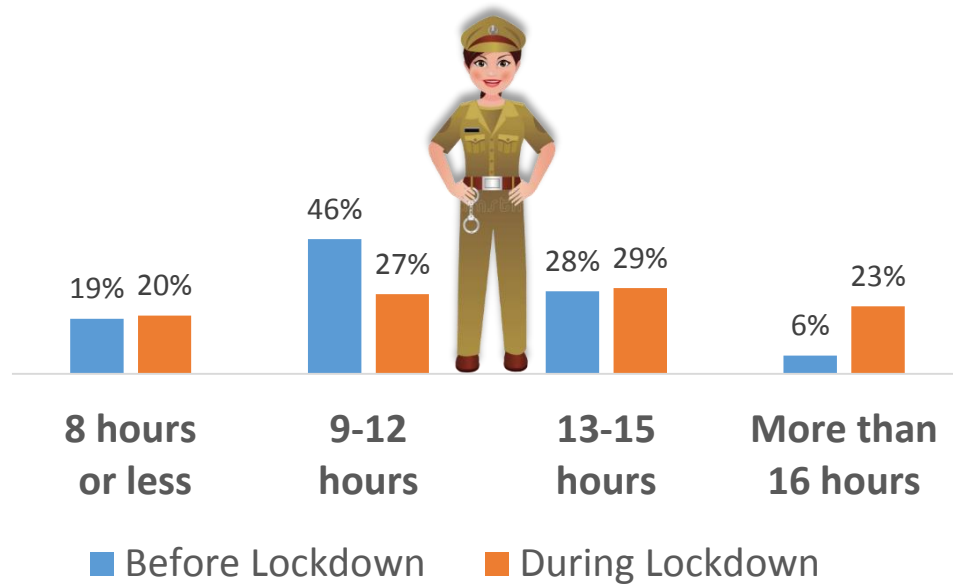

Working hours of Police