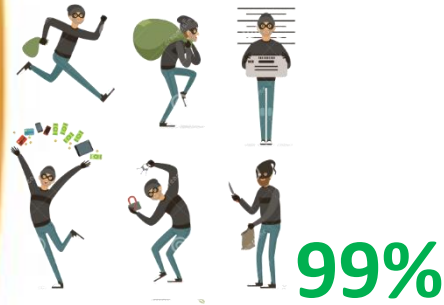

## DID YOU KNOW?

Crime rate has gone down due to Lockdown

**56%** Policemen are unable to go home daily due to COVID-19 crisis.

**48%** Policemen said that their workspace and accommodation are not being sanitized regularly.