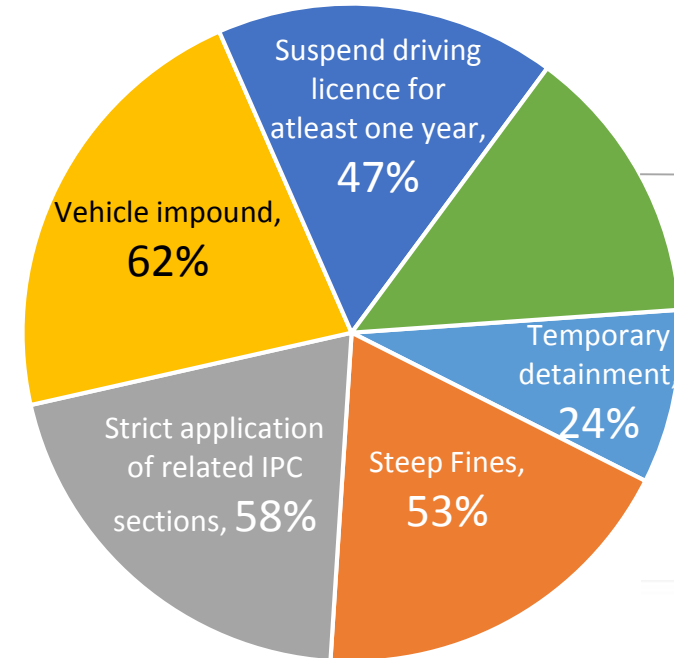

## DID YOU KNOW?

Crime rate has gone down due to Lockdown

**56%** Policemen are unable to go home daily due to COVID-19 crisis.

**48%** Policemen said that their workspace and accommodation are not being sanitized regularly.

## Status of Crime Rate During Lockdown

Suggested actions for Lockdown Violators

Enroll them to assist police/medical professionals to serve during the crisis, **39%**

Facilities Provided during Lock Down

## Working hours of Police

## Areas of concern faced by Police