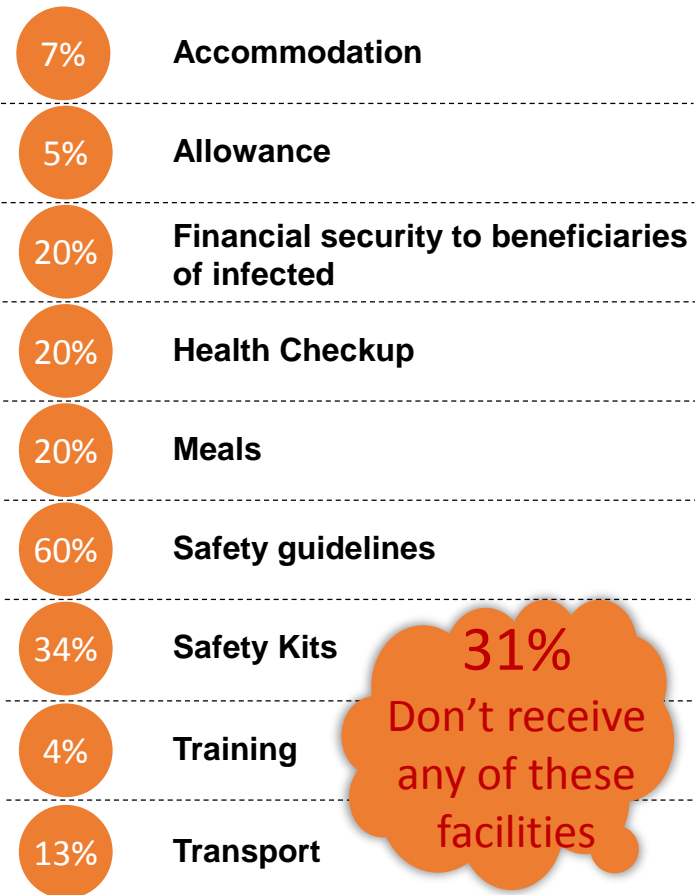

## DID YOU KNOW?

Crime rate has gone down due to Lockdown

**56%** Policemen are unable to go home daily due to COVID-19 crisis.

**48%** Policemen said that their workspace and accommodation are not being sanitized regularly.

## Status of Crime Rate During Lockdown

Suggested actions for Lockdown Violators

Enroll them to assist police/medical professionals to serve during the crisis, **39%**

Facilities Provided during Lock Down

**31%**  
Don't receive any of these facilities

## Areas of concern faced by Police